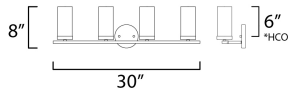

LAMPING

INPUT VOLTAGE : 120V
BULB : 4 x 60W Incandescent E12 Candelabra , 240W Total
BULB INCLUDED : (Not Included)
DIMMABLE : Yes
LIGHTING_DIRECTION : Up